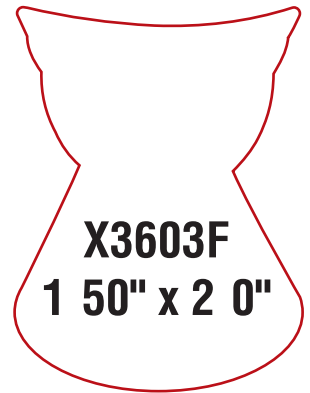

**\*\*Dies may not be displayed at actual size.  
Please take note of actual size listed below die number.  
Please contact us to request die lines at actual size.\*\***

**\*\*Dies may not be displayed at actual size.  
Please take note of actual size listed below die number.  
Please contact us to request die lines at actual size.\*\***

**\*\*Dies may not be displayed at actual size.  
Please take note of actual size listed below die number.  
Please contact us to request die lines at actual size.\*\***

**X2532  
4.974" x 3.035"**

**X2611F  
5.0" x 2.5"**

**X2635  
4.194" x 4.25"**

**X2976  
2.38" x 6.875"**

**(Gear Side)  
Web Direction**

**\*\*Dies may not be displayed at actual size.  
Please take note of actual size listed below die number.  
Please contact us to request die lines at actual size.\*\***

X2776T  
3.69" x 5.85"

X2840 - 3.0 x 3.0