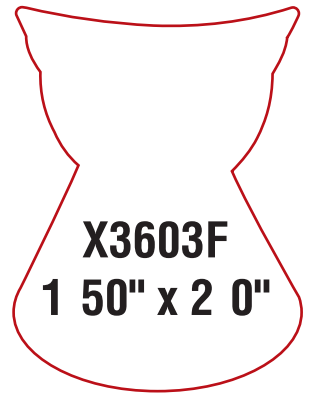

**\*\*Dies may not be displayed at actual size.  
Please take note of actual size listed below die number.  
Please contact us to request die lines at actual size.\*\***

**\*\*Dies may not be displayed at actual size.  
Please take note of actual size listed below die number.  
Please contact us to request die lines at actual size.\*\***

**\*\*Dies may not be displayed at actual size.  
Please take note of actual size listed below die number.  
Please contact us to request die lines at actual size.\*\***

**X2532  
4.974" x 3.035"**

**X2611F  
5.0" x 2.5"**

**X2635  
4.194" x 4.25"**

**X2976  
2.38" x 6.875"**

**(Gear Side)  
Web Direction**

**\*\*Dies may not be displayed at actual size.  
Please take note of actual size listed below die number.  
Please contact us to request die lines at actual size.\*\***

X2776T  
3.69" x 5.85"

X2840 - 3.0 x 3.0