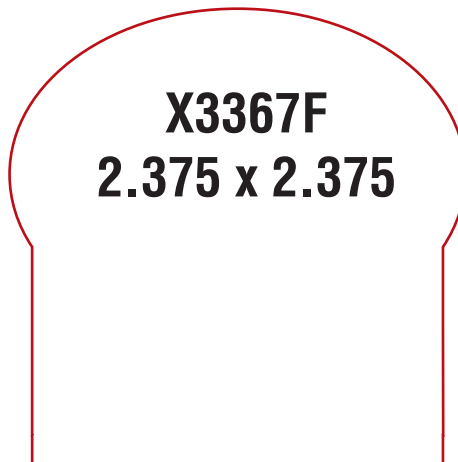

**\*\*Dies may not be displayed at actual size.  
Please take note of actual size listed below die number.  
Please contact us to request die lines at actual size.\*\***

**\*\*Dies may not be displayed at actual size.  
Please take note of actual size listed below die number.  
Please contact us to request die lines at actual size.\*\***

**\*\*Dies may not be displayed at actual size.  
Please take note of actual size listed below die number.  
Please contact us to request die lines at actual size.\*\***

**X2532  
4.974" x 3.035"**

**X2611F  
5.0" x 2.5"**

**X2635  
4.194" x 4.25"**

**X2976  
2.38" x 6.875"**

**(Gear Side)  
Web Direction**

**\*\*Dies may not be displayed at actual size.  
Please take note of actual size listed below die number.  
Please contact us to request die lines at actual size.\*\***

X2776T  
3.69" x 5.85"

X2840 - 3.0 x 3.0