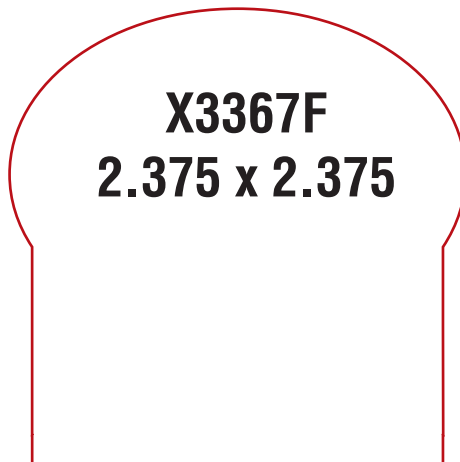

**\*\*Dies may not be displayed at actual size.  
Please take note of actual size listed below die number.  
Please contact us to request die lines at actual size.\*\***

**\*\*Dies may not be displayed at actual size.  
Please take note of actual size listed below die number.  
Please contact us to request die lines at actual size.\*\***

**\*\*Dies may not be displayed at actual size.  
Please take note of actual size listed below die number.  
Please contact us to request die lines at actual size.\*\***

**X2532  
4.974" x 3.035"**

**X2611F  
5.0" x 2.5"**

**X2635  
4.194" x 4.25"**

**X2976  
2.38" x 6.875"**

**(Gear Side)  
Web Direction**

**\*\*Dies may not be displayed at actual size.  
Please take note of actual size listed below die number.  
Please contact us to request die lines at actual size.\*\***

X2776T  
3.69" x 5.85"

X2840 - 3.0 x 3.0